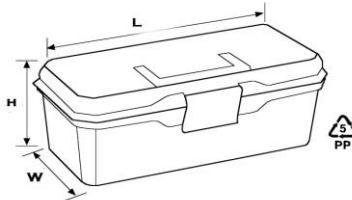

Product Code

SM.02

Product Name

18" STRONGO TOOLBOX META

**Part \
Material**

Product Dimensions

L (Length) W (Width) H (High)

458 mm 233 mm 247 mm

Weight (grams/ product) **1.801 gr**

** Raw material compounded with Izod Impact Modifier

Body	Black	PP, Homopolymer**
Lid	Yellow	PP, Copolymer
Handle	Red	PP, Copolymer
Clips	Grey	Metal
Tray	Black	PP, Homopolymer
Organizer	Transparent	PP, Random

**Packaging
Details**

Package type

Carton Box

Pcs / package

9

L (Length)

659 mm

W (Width)

473 mm

H (High)

755 mm

Volume

0,235 m3

Shipment quantities (pcs)

20" DC

1.089