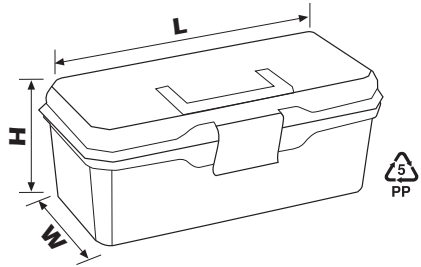

16"

ORGANİZERLİ STRONGO METAL

Kod No
Art. Code

S.M.01

STRONGO METAL WITH ORGANIZER