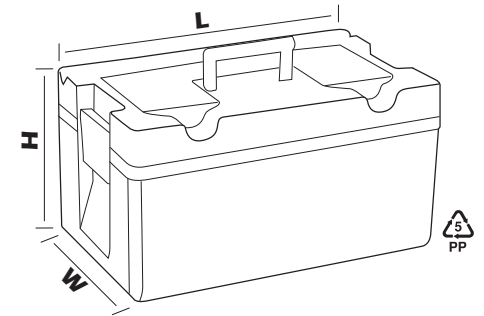

Boyutlar / Dimensions (mm)			Yükleme Adetleri / Shipment Qtys Dökme / Bulk								
En	Boy	Yükseklik	Koli içi adeti	Koli hacmi (m3)	20"	40" DC	40" HC	Tır/Truck	Renkler	Barkod	
Width	Length	Height	Qty in box	Box Volume	28,5 m3	61 m3	69 m3	78,5 m3	Colours	EAN 13	
275	525	295	2	0,091	628	1.344	1.520	1.730		8691311960217