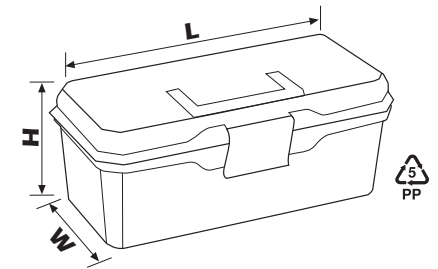

Yükleme Adetleri / Shipment
Dökme / Bulk

20" 40" DC 40" HC Tır/Truck

28,5 m3 61 m3 69 m3 78,5 m3

2.004 4.308 4.872 5.544

Renkler

Colours

Red Black

Barkod

EAN 13

8691311487646