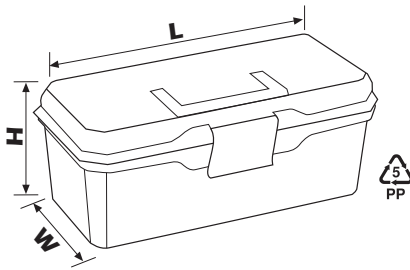

MAESTRO SEPETLİ

MAESTRO BASIC

Kod No
Art. Code

P.S.08

19"	Boyutlar / Dimensions (mm)					Yükleme Adetleri / Shipment Qtys Dökme / Bulk					
	En	Boy	Yükseklik	Koli içi adeti	Koli hacmi (m3)	20"	40" DC	40" HC	Tır/Truck	Renkler	Barkod
	Width	Length	Height	Qty in box	Box Volume	28,5 m3	61 m3	69 m3	78,5 m3	Colours	EAN 13
	230	480	220	9	0,212	1.206	2.583	2.925	3.330	Red/Black	8691311493036

22"	Boyutlar / Dimensions (mm)					Yükleme Adetleri / Shipment Qtys Dökme / Bulk					
	En	Boy	Yükseklik	Koli içi adeti	Koli hacmi (m3)	20"	40" DC	40" HC	Tır/Truck	Renkler	Barkod
	Width	Length	Height	Qty in box	Box Volume	28,5 m3	61 m3	69 m3	78,5 m3	Colours	EAN 13
	290	555	265	6	0,245	696	1.488	1.686	1.920	Red/Black	8691311453894