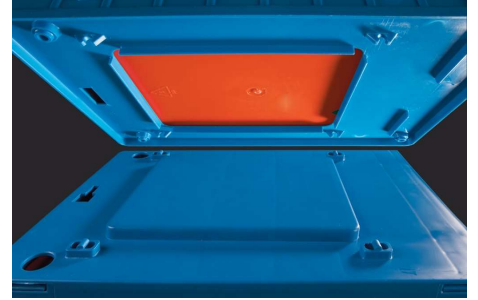

Product Code

**BÇ.015**

Product Name

**HUGE STOCKER**

**Part \ Material**

**Product Dimensions**

W ( Width )	L ( Length )	H ( High )
<b>350 mm</b>	<b>220 mm</b>	<b>183 mm</b>
Weight ( grams/ product )		<b>1.334 gr</b>

Body	Blue		PS, Polystyrene
1 pcs PA04	Red		PP, Homopolymer
	or Blue		PP, Homopolymer
Front Lid	Transparent		PP, Random

**Packaging Details**

Package type	L ( Length )	W ( Width )	H ( High )	Volume
<b>Carton Box</b>	723 mm	465 mm	572 mm	0,192
<b>Pcs / package</b>	<b>Shipment quantities ( pcs )</b>			
	<b>20" DC</b>	<b>40" DC</b>	<b>40" HC</b>	<b>Truck</b>
<b>12</b>	1.776	3.804	4.296	4.896