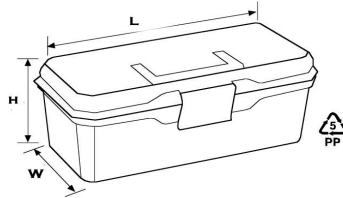

PORT-BAG®

Product Code

MD-L

Product Name

MODULO TOOLBOX L

Part \ Material

Product Dimensions

W (Width)	L (Length)	H (High)
-------------	--------------	------------

338 mm	468 mm	375 mm
---------------	---------------	---------------

Weight (grams/ product)

2.800 gr

Body	Grey	PP,Copolymer
Lid	Grey	PP,Copolymer
Handle	Yellow	ABS
Clips	Yellow	ABS

Packaging Details

Package type	L (Length)	W (Width)	H (High)	Volume
Carton Box	476 mm	342 mm	375 mm	0,061 m3