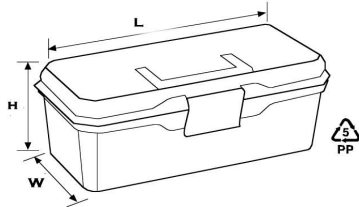

### 21" STRONGO TOOLBOX META

Part \ Material

Body	Black	PP, Homopolymer**
Lid	Yellow	PP, Copolymer
Handle	Red	PP, Copolymer
Clips	Grey	Metal
Tray	Black	PP, Homopolymer
Organizer	Transparent	PP, Random

### Product Dimensions

W ( Width )	L ( Length )	H ( High )
<b>276 mm</b>	<b>535 mm</b>	<b>267 mm</b>
Weight ( grams/ product )		<b>2.516 gr</b>

\*\* Raw material compounded with Izod Impact Modifier