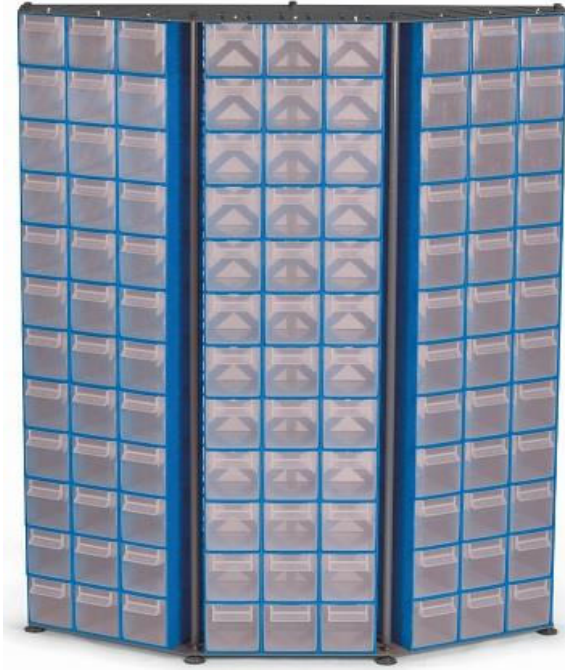

Product Code

**CD.14**

Product Name

**WALL TYPE FIX DRAWER MODULE NO.14**

**Part \  
Material**

108 pcs PC014	Blue		PS,Polystyrene

**Product Dimensions**

L ( Length )	W ( Width)	H ( High)
<b>1.090 mm</b>	<b>315 mm</b>	<b>1.440 mm</b>
Weight ( grams/ product)		<b>54.310 gr</b>

**Packaging  
Details**

<u>Package type</u>	<u>L ( Length )</u>	<u>W ( Width)</u>	<u>H ( High)</u>	<u>Volume</u>
<b>Carton Box</b>	1.090 mm	315 mm	1.440 mm	0,494 m3
<u>Pcs / package</u>	<b>1</b>			
	<u>Shipment quantities ( pcs )</u>			
	<u>20" DC</u>	<u>40" DC</u>	<u>40" HC</u>	<u>Truck</u>
	57	123	139	158