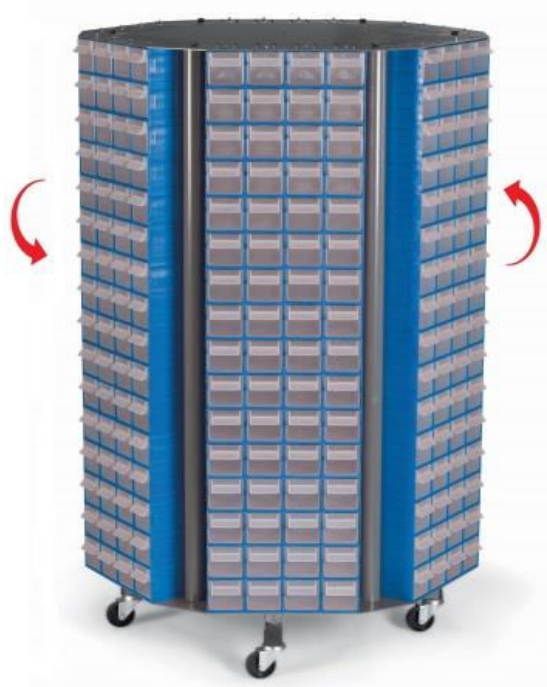

Product Code

CKM.40

Product Name

CENTRAL MODULE SYSTEM NO. 40

**Part \
Material**

384 pcs PC013	Blue	 PS,Polystyrene

Product Dimensions

L (Length)	W (Width)	H (High)
1.010 mm	880 mm	1.540 mm
Weight (grams/ product)		119.110 gr

**Packaging
Details**

<u>Package type</u>	<u>L (Length)</u>	<u>W (Width)</u>	<u>H (High)</u>	<u>Volume</u>
Carton Box	940 mm	945 mm	1.585 mm	1,408 m3
<u>Pcs / package</u>	Shipment quantities (pcs)			
1	<u>20" DC</u>	<u>40" DC</u>	<u>40" HC</u>	<u>Truck</u>
	20	43	49	55