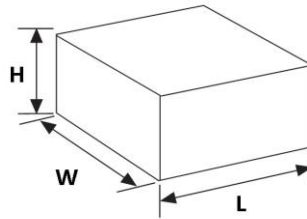

Product Code

PH.06

Product Name

HOBBY SET NO.6

Part \ Material

Product Dimensions

W (Width)	L (Length)	H (High)
-------------	--------------	------------

140 mm 450 mm 339 mm

Weight (grams/ product) **2.688 gr**

12 pcs PC014	Black	PS,Polystyrene
	or Blue	PS,Polystyrene

Packaging Details

Package type

Carton Box

Pcs / package

4

L (Length)

632 mm

W (Width)

465 mm

H (High)

360 mm

Volume

0,106

Shipment quantities (pcs)